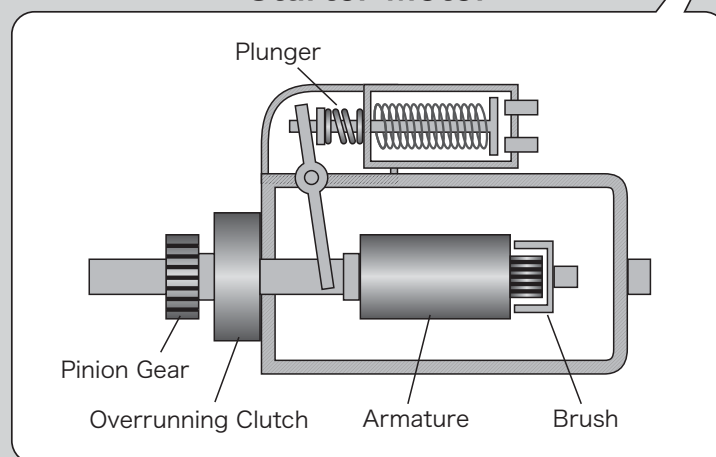

Starter Motor

Typical troubles and inspection methods

The following troubles appear concerning the Starter Motor:

- Cranking does not occur,
- Operating noise of the magnet switch is not heard,
- Mating noise of the pinion gear is not heard, or
- The motor does not rotate.

As an inspection method, the voltage between the B and M terminals or the voltage at wiring side of the C terminal is measured when the starter switch is turned ON and OFF. Since the inspection method depends on the maker of the vehicle, check the maintenance manual of the vehicle. If any trouble has occurred it is recommended to replace the Starter Motor.