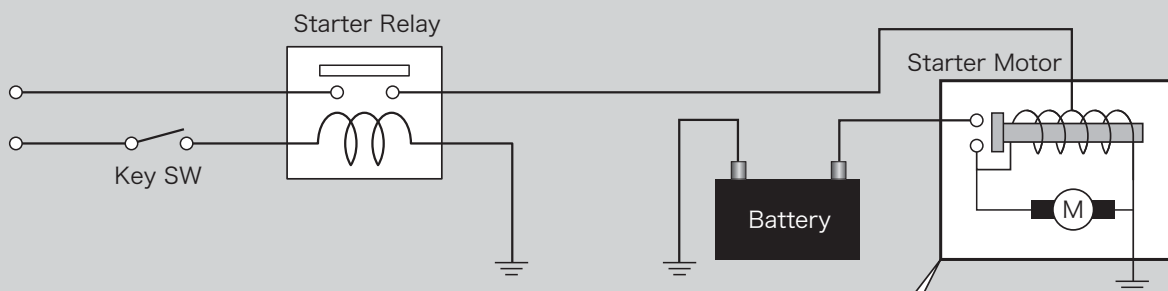

What is a Starter Motor ?

It is a driving device to start the engine using the power of a motor.

An automobile engine can not start by itself, and the engine can not start without rotating the crank shaft to the engine starting speed by an external force and to create the first combustion, this driving device is the "Starter Motor". The Starter Motor has to generate a very large torque since the Starter Motor has to drive the crank shaft to the speed that able to start the engine using only the power supply from the battery and by mating the starter pinion gear with the ring gear on the peripheral of the engine flywheel. In the past, pinion sliding type was used mainly but now, reduction type is the main stream. Reduction type motor transmits the rotational power to the pinion gear via a reduction gear, in order to increase the rotating torque while reducing the size and weight.

System configuration