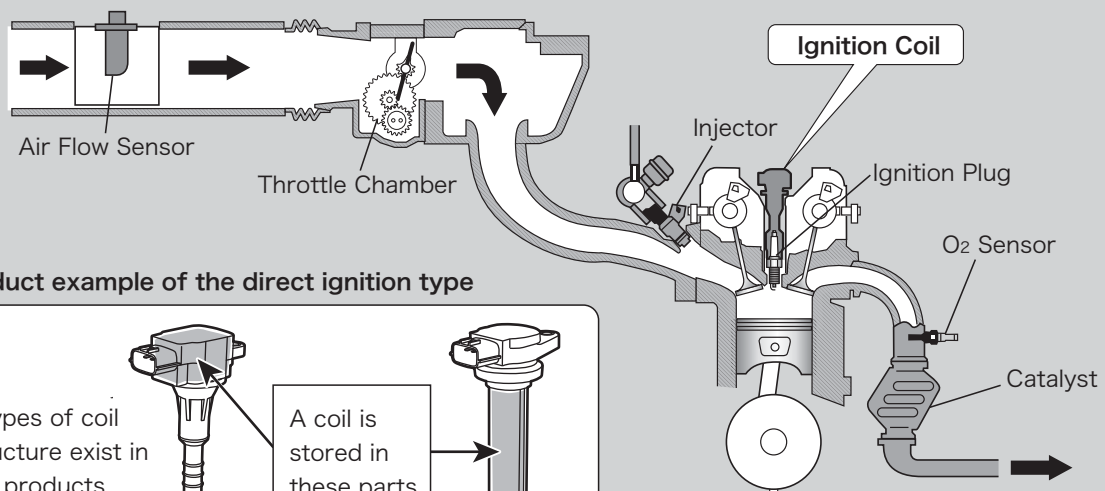

Ignition Coil

What is an Ignition Coil ?

It is a device to generate high voltage for making spark discharge at the ignition plug.

An Ignition Coil is composed of a primary coil and a secondary coil which have different number of turns. When the current to the primary coil is cut off, high voltage is generated to the secondary coil by electromagnetic induction. In the past, high voltage generated at the Ignition Coil was distributed to ignition plugs of each cylinder through a distributor. In these days, direct ignition type which has no distributor became main stream. Since this type uses an ignition coil at the top of ignition plug of each cylinder, it is called as plug top type as well.

System configuration

Product example of the direct ignition type

Typical failures and inspection methods

The life of an Ignition Coil depends largely on the environment in the engine room and the condition of the other secondary system parts and how it is treated in the maintenance.

As an inspection method the resistance between the terminals of the Ignition Coil is measured, to check the disconnection or short circuit of the coil.

Since the inspection method of the Ignition Coil depends on the maker of the vehicle, check the maintenance manual of the vehicle. If the failure occurs intermittently or it does not improve, it is recommended to replace the Ignition Coil.